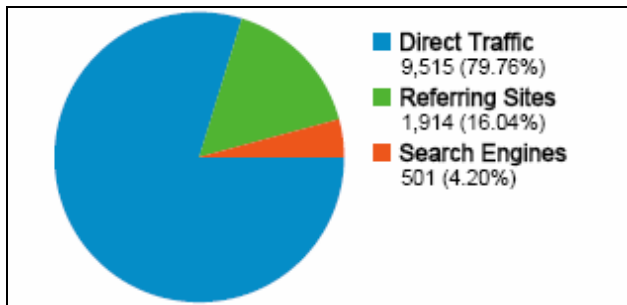

Traffic Sources Overview

79.76% Direct Traffic

16.04% Referring Sites

4.20% Search Engines